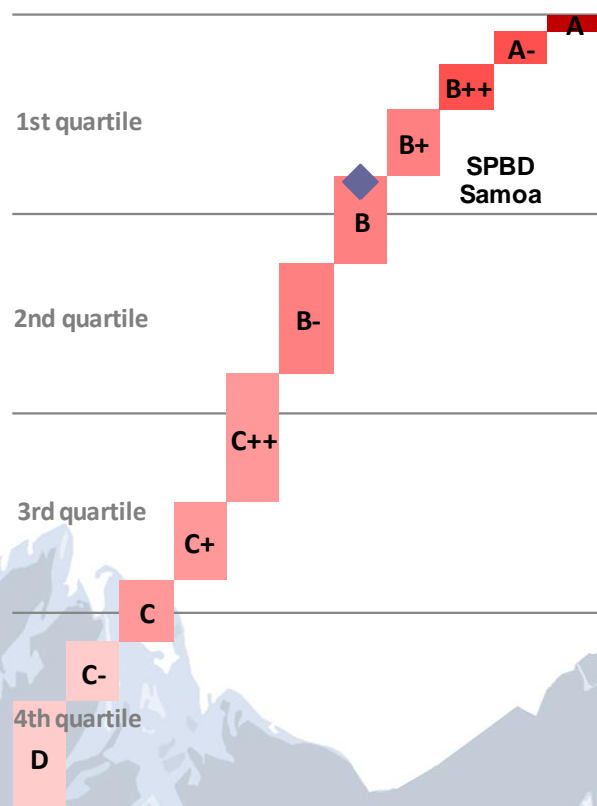

### Distribution of GIRAFE rating grades

As of October 2013

## The Institutional Performance of **SPBD Samoa** **Samoa**

has been evaluated according to Planet Rating's Smart GIRAFE Rating methodology in October 2013

**Smart GIRAFE Rating: B**  
**Positive trend**